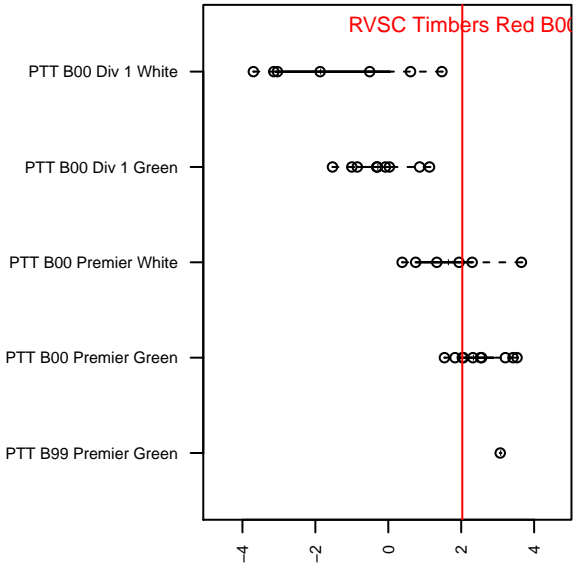

RVSC Timbers Red B00

Rogue Valley SC
 Medford, OR
 B00 total strength=1452
 attack=14.17 defense=6.47
 fall league = PTT B00 Premier Green
 notes= Arnesen/Michels 2014

alt names used:
 Rogue Valley Timbers – B15 00B Red
 Rogue Valley Timbers 00B Red
 Rogue Valley Timbers – B15 00B Red
 RVT B14 00B Red

Venues played:
 2015 Rogue Memorial BU14 Cascade
 2015 Portland Winter Showcase U15
 2015 PTT B00 Premier Green
 2015 OYS State Cup B00

RVSC Timbers Red B00
 Dots are actual minus expected GF (blue circles) and GA (red triangles).
 Blue line is smoothed change in attack strength. Red is smoothed change in defense strength.

**attack and defense variance (black dot)
relative to other teams
and top 10 in region**

**attack and defense rating
relative to others at age
and all opponents in last 13 months**

Performance relative to 13 month average