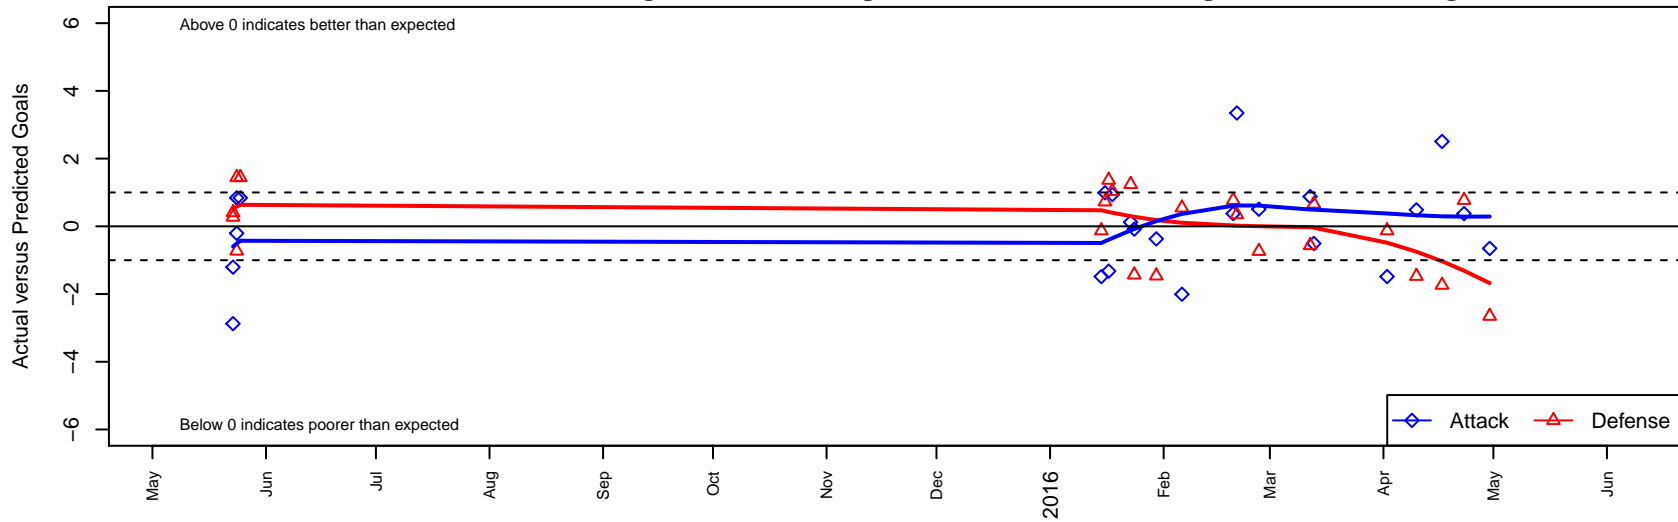

RVSC Timbers Red B00

Rogue Valley SC
 Medford, OR
 B00 total strength=1452
 attack=14.17 defense=6.47
 fall league = PTT B00 Premier Green
 notes= Arnesen/Michels 2014

alt names used:
 Rogue Valley Timbers – B15 00B Red
 Rogue Valley Timbers 00B Red
 Rogue Valley Timbers – B15 00B Red
 RVT B14 00B Red

Venues played:
 2015 Rogue Memorial BU14 Cascade
 2015 Portland Winter Showcase U15
 2015 PTT B00 Premier Green
 2015 OYS State Cup B00

RVSC Timbers Red B00
 Dots are actual minus expected GF (blue circles) and GA (red triangles).
 Blue line is smoothed change in attack strength. Red is smoothed change in defense strength.

**attack and defense variance (black dot)
relative to other teams
and top 10 in region**

**attack and defense rating
relative to others at age
and all opponents in last 13 months**

Performance relative to 13 month average