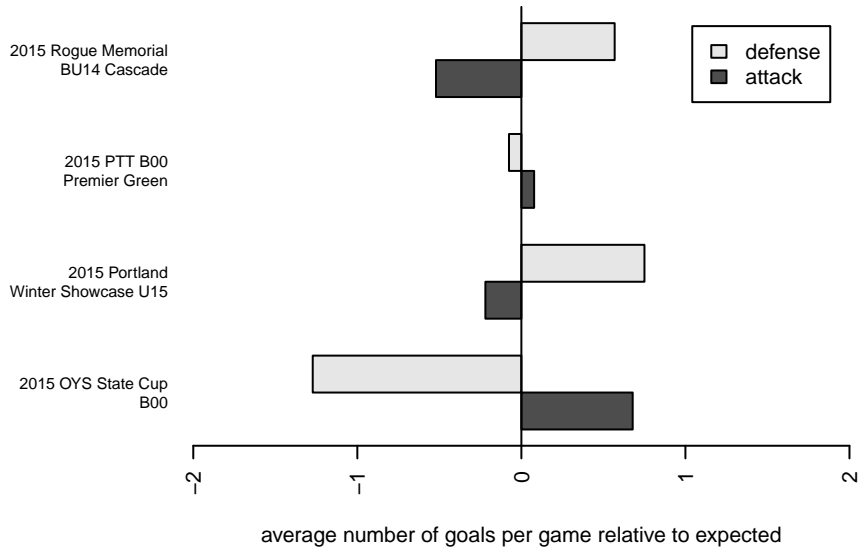

RVSC Timbers Red B00

Rogue Valley SC
 Medford, OR
 B00 total strength=1452
 attack=14.17 defense=6.47
 fall league = PTT B00 Premier Green
 notes= Arnesen/Michels 2014

alt names used:
 Rogue Valley Timbers – B15 00B Red
 Rogue Valley Timbers 00B Red
 Rogue Valley Timbers – B15 00B Red
 RVT B14 00B Red

Venues played:
 2015 Rogue Memorial BU14 Cascade
 2015 Portland Winter Showcase U15
 2015 PTT B00 Premier Green
 2015 OYS State Cup B00

RVSC Timbers Red B00
 Dots are actual minus expected GF (blue circles) and GA (red triangles).
 Blue line is smoothed change in attack strength. Red is smoothed change in defense strength.

**attack and defense variance (black dot)
relative to other teams
and top 10 in region**

**attack and defense rating
relative to others at age
and all opponents in last 13 months**

Performance relative to 13 month average