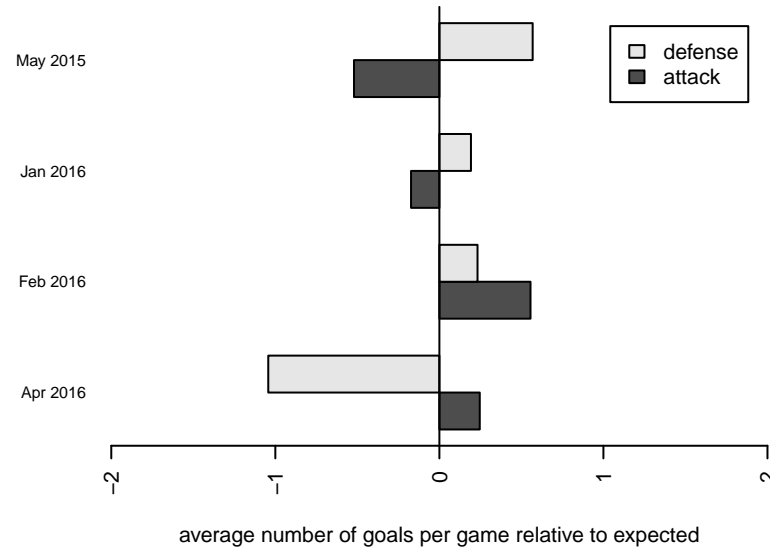

Performance relative to 13 month average